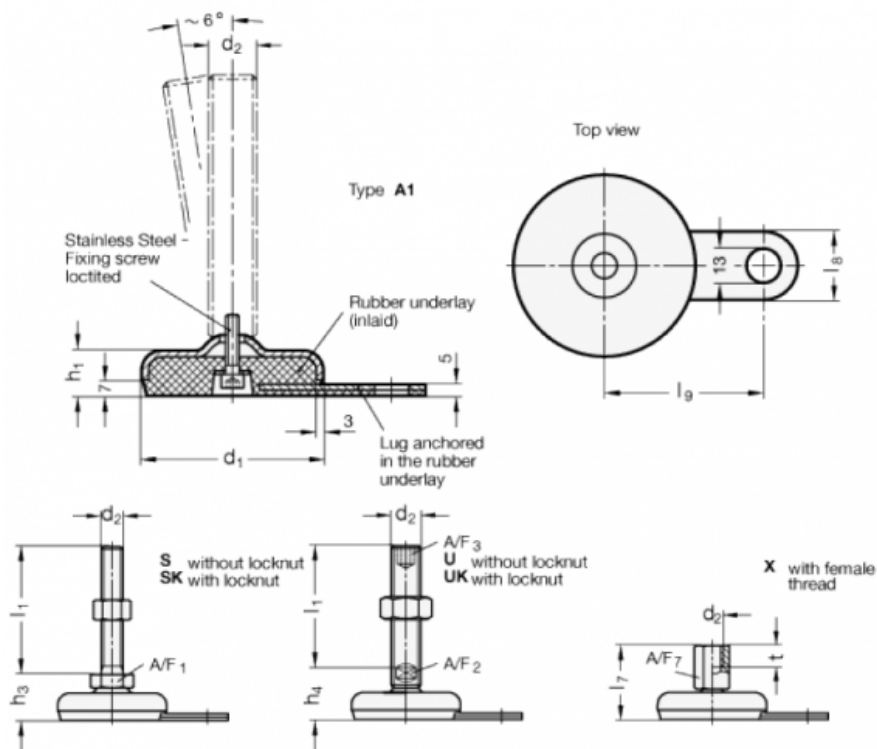

Article number: 2032100M1675A1UK

Description: E+G levelling foot
GN 32-100-M16-75-A1-UK

Note: UK With nut, Hexagon socket at the top, Wrench flat at the bottom

Measures

A/F2 = 12

l9 = 80

A/F3 = 8

d1 = 100

d2 = M16

h1 = 21

h4 = 35

l1 = 75

l8 = 30